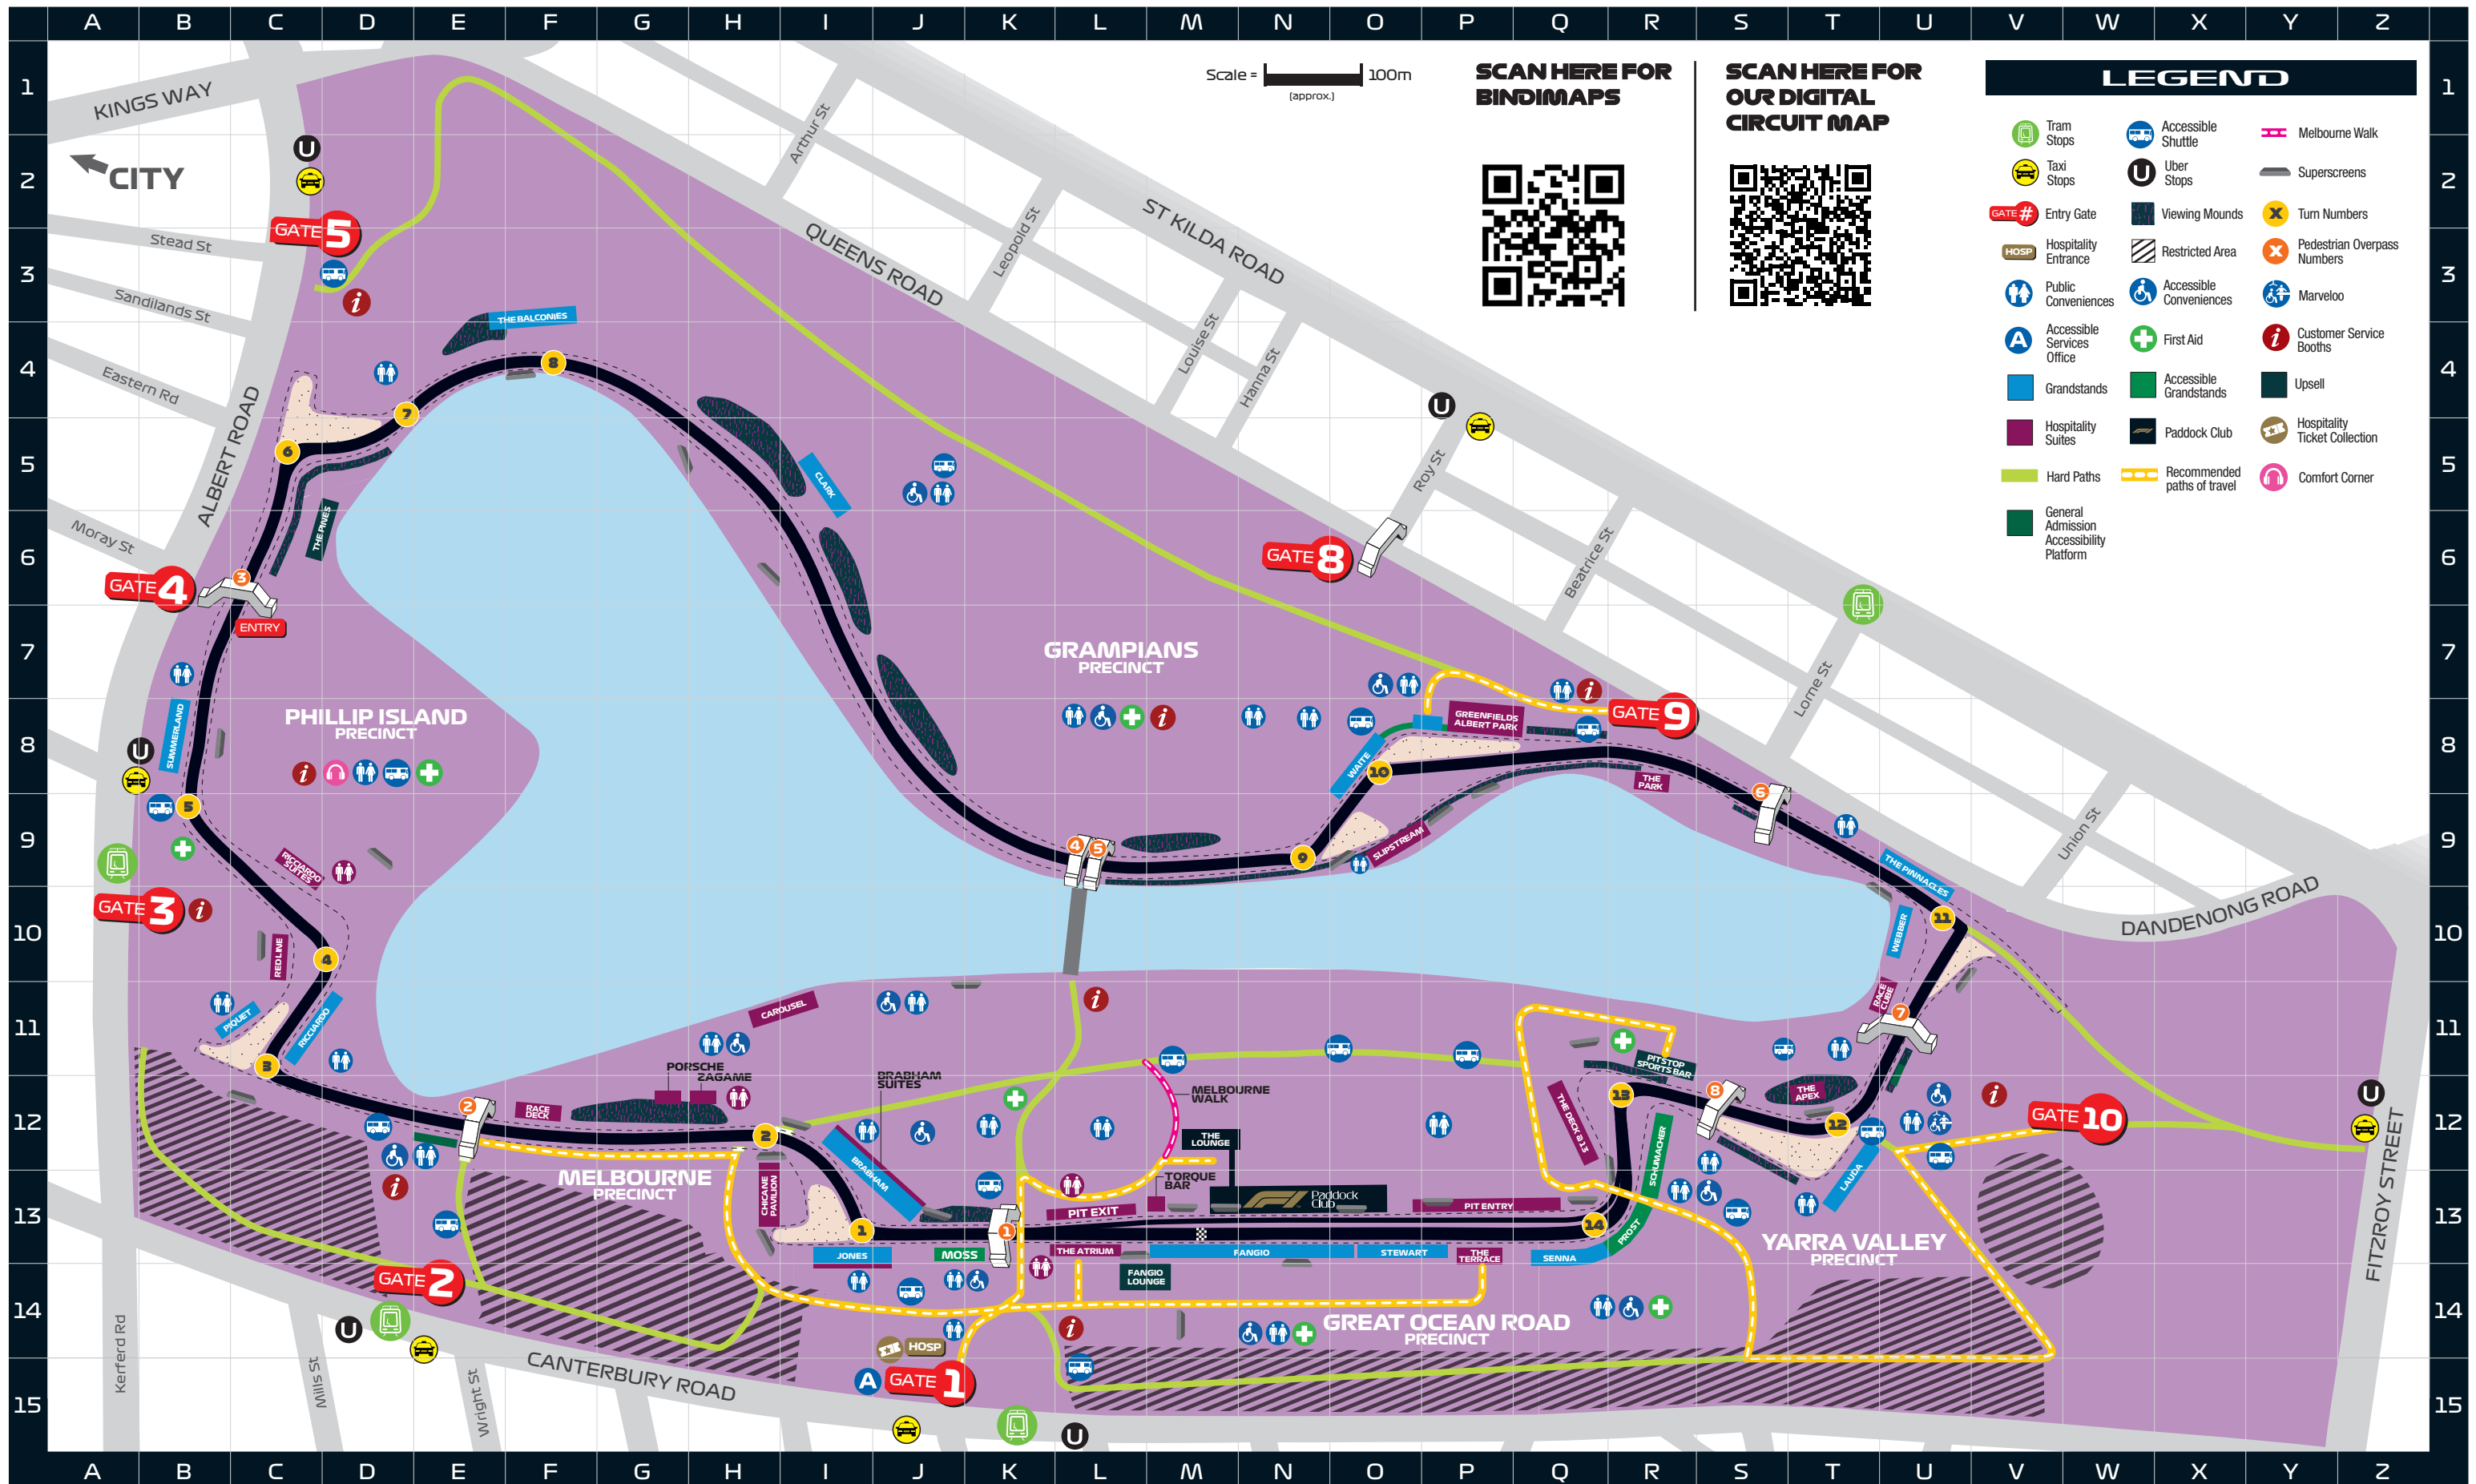

AUSTRALIAN GRAND PRIX ACCESSIBLE SERVICES MAP 2022

SCAN HERE FOR
BINDIMAPS

SCAN HERE FOR
OUR DIGITAL
CIRCUIT MAP

LEGEND

- | | | |
|--|-----------------------------|-------------------------------|
| Tram Stops | Accessible Shuttle | Melbourne Walk |
| Taxi Stops | Uber Stops | Superscreens |
| GATE # Entry Gate | Viewing Mounds | Turn Numbers |
| HOSP Hospitality Entrance | Restricted Area | Pedestrian Overpass Numbers |
| Public Conveniences | Accessible Conveniences | Marveloo |
| A Accessible Services Office | + First Aid | i Customer Service Booths |
| Grandstands | Accessible Grandstands | Upsell |
| Hospitality Suites | Paddock Club | Hospitality Ticket Collection |
| Hard Paths | Recommended paths of travel | Comfort Corner |
| General Admission Accessibility Platform | | |